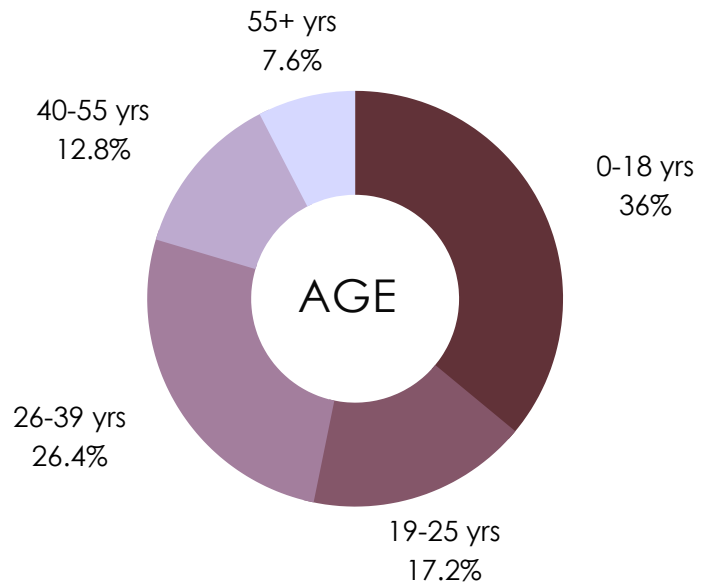

# OUR IMPACT IN 2021: BY THE NUMBERS

**3,938** UNIQUE INDIVIDUALS SERVED

**840** SUCCESSFUL EXITS TO PERMANENT HOUSING