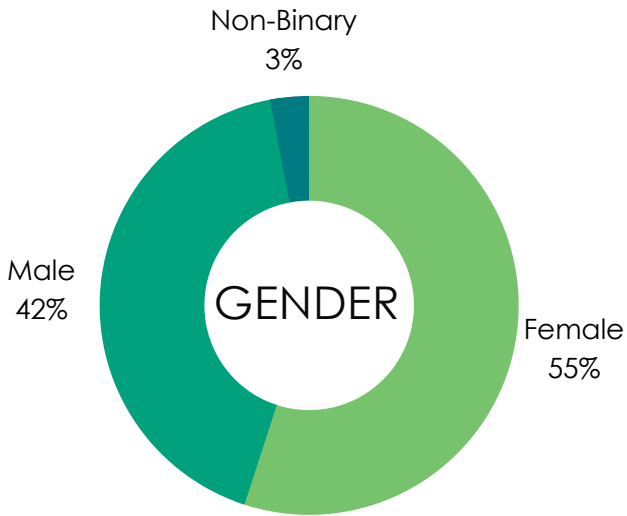

# OUR IMPACT IN 2021: BY THE NUMBERS

**3,938** UNIQUE INDIVIDUALS SERVED

**840** SUCCESSFUL EXITS TO PERMANENT HOUSING