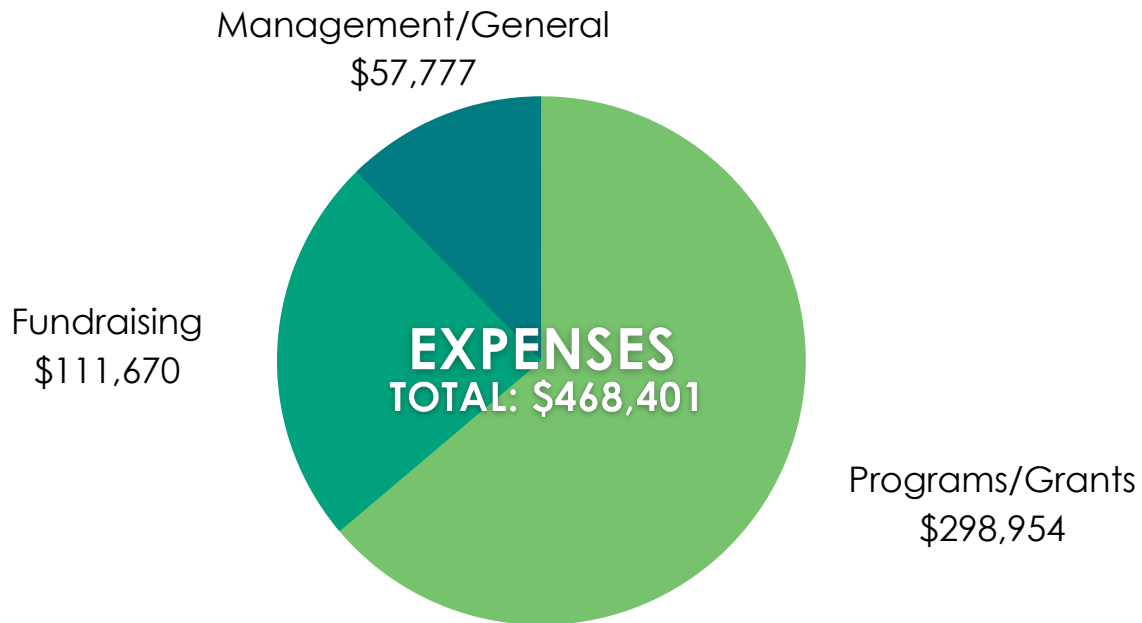

2021 FINANCIALS

It is important for the REALTOR® Foundation to ensure its financial integrity is kept to the highest standards. We are careful stewards of every dollar we receive and manage our finances as conservatively as possible. We take our role as the stewards of your good faith and benevolence very seriously and strive to place your investment in the hands of quality and effective organizations. **Detailed financial statements are available upon request.**