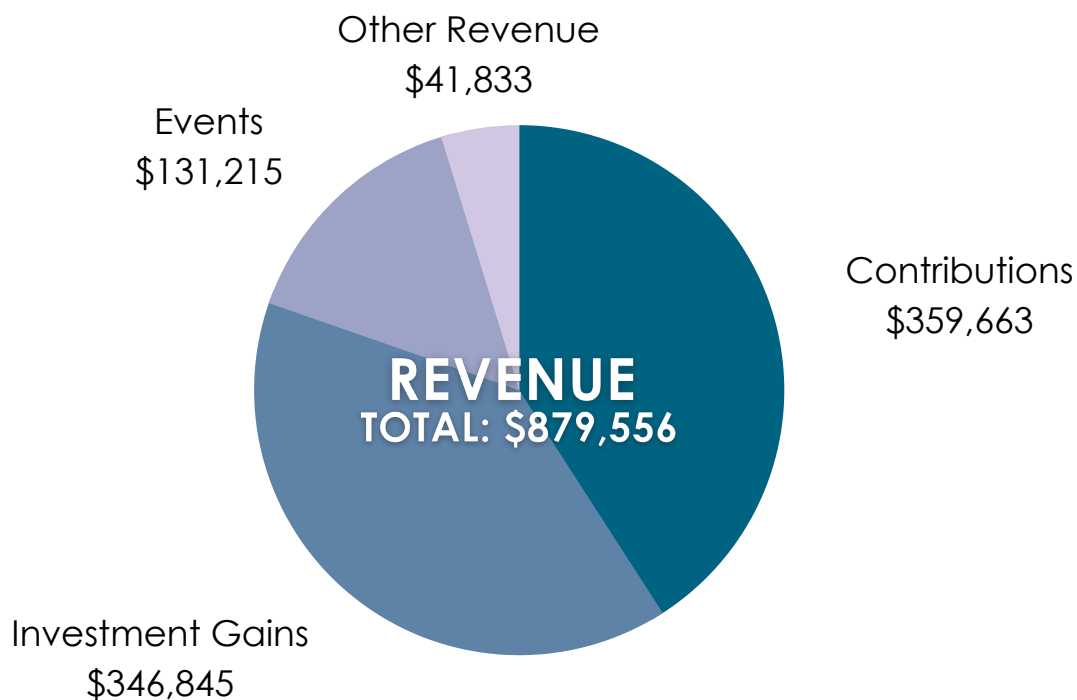

2021 FINANCIALS

It is important for the REALTOR® Foundation to ensure its financial integrity is kept to the highest standards. We are careful stewards of every dollar we receive and manage our finances as conservatively as possible. We take our role as the stewards of your good faith and benevolence very seriously and strive to place your investment in the hands of quality and effective organizations. **Detailed financial statements are available upon request.**