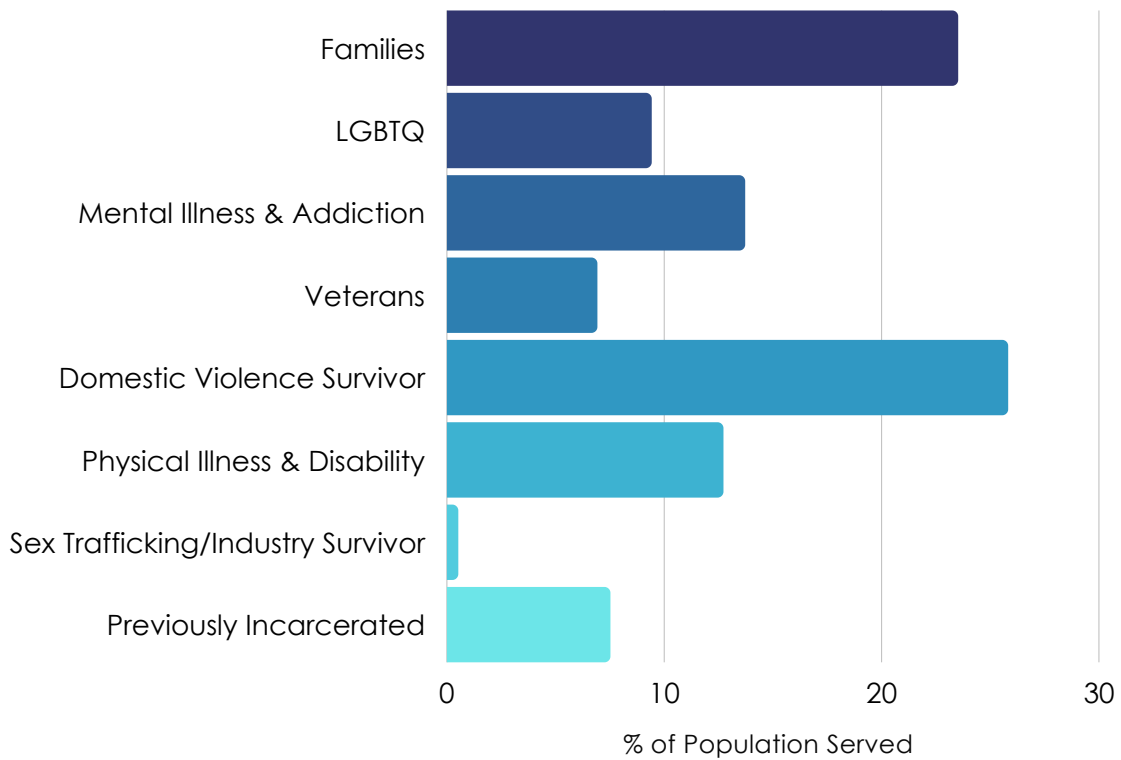

# OUR IMPACT IN 2021: BY THE NUMBERS

**3,938** UNIQUE INDIVIDUALS SERVED

**840** SUCCESSFUL EXITS TO PERMANENT HOUSING